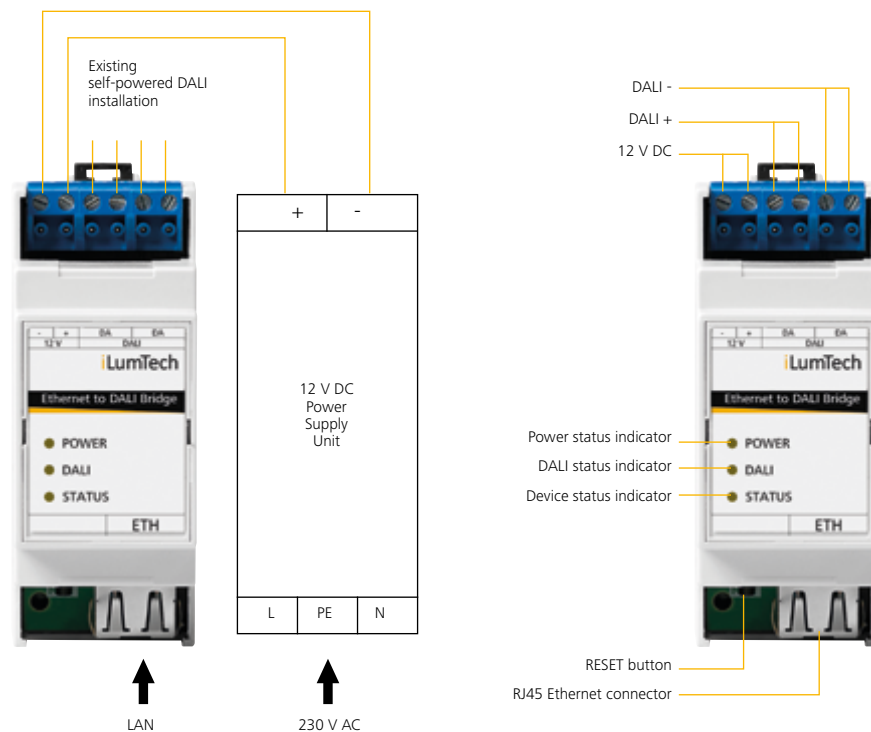

DeeBridge is a solution comprising an Ethernet to DALI bridge device and easily operated user interface application. This solution enables intuitive control of luminaires within a DALI installation via an Ethernet network using a PC, tablet or smartphone. The software runs on Windows, Android and iOS. The device comes housed in a standard 2U sized DIN box which allows for installation on electrical switchboards. It is powered by an external 12 V DC Power Source Unit (not standardly supplied with the device but available on request). Free software available at Google Play, Apple store or www.ilumtech.eu

Conformance with regulations

EN 61347-1	Lamp control gear. Part 1: General and safety requirements
EN 61347-2-1	Lamp control gear. Part 2-11: Particular requirements for miscellaneous electronic circuits used with luminaires
EN 62386-102	Digital addressable lighting interface, general requirements for control gears

Initial Dee Bridge device TCP/IP and port configuration settings

TCP/IP address	192.168.1.252
Port	8421

Default web configuration settings

Username	admin
Password	admin

DeeBridge

Wiring diagram

Free software available at [Google Play](https://play.google.com/store/apps/details?id=com.ilumtech.deebridge), [Apple store](https://apps.apple.com/cz/app/deebridge/id1488888888) or www.ilumtech.eu